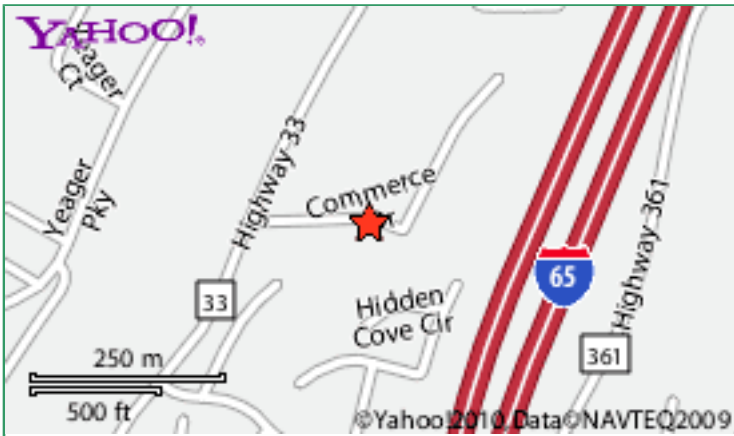

LockSmiths

Contact Information

S S E Lock & Key Inc

**150 Commerce Dr
Pelham, AL 35124
(205) 620-1401**

**Website: N/A
E-Mail: N/A**

Map

Hours Of Operation

N/A